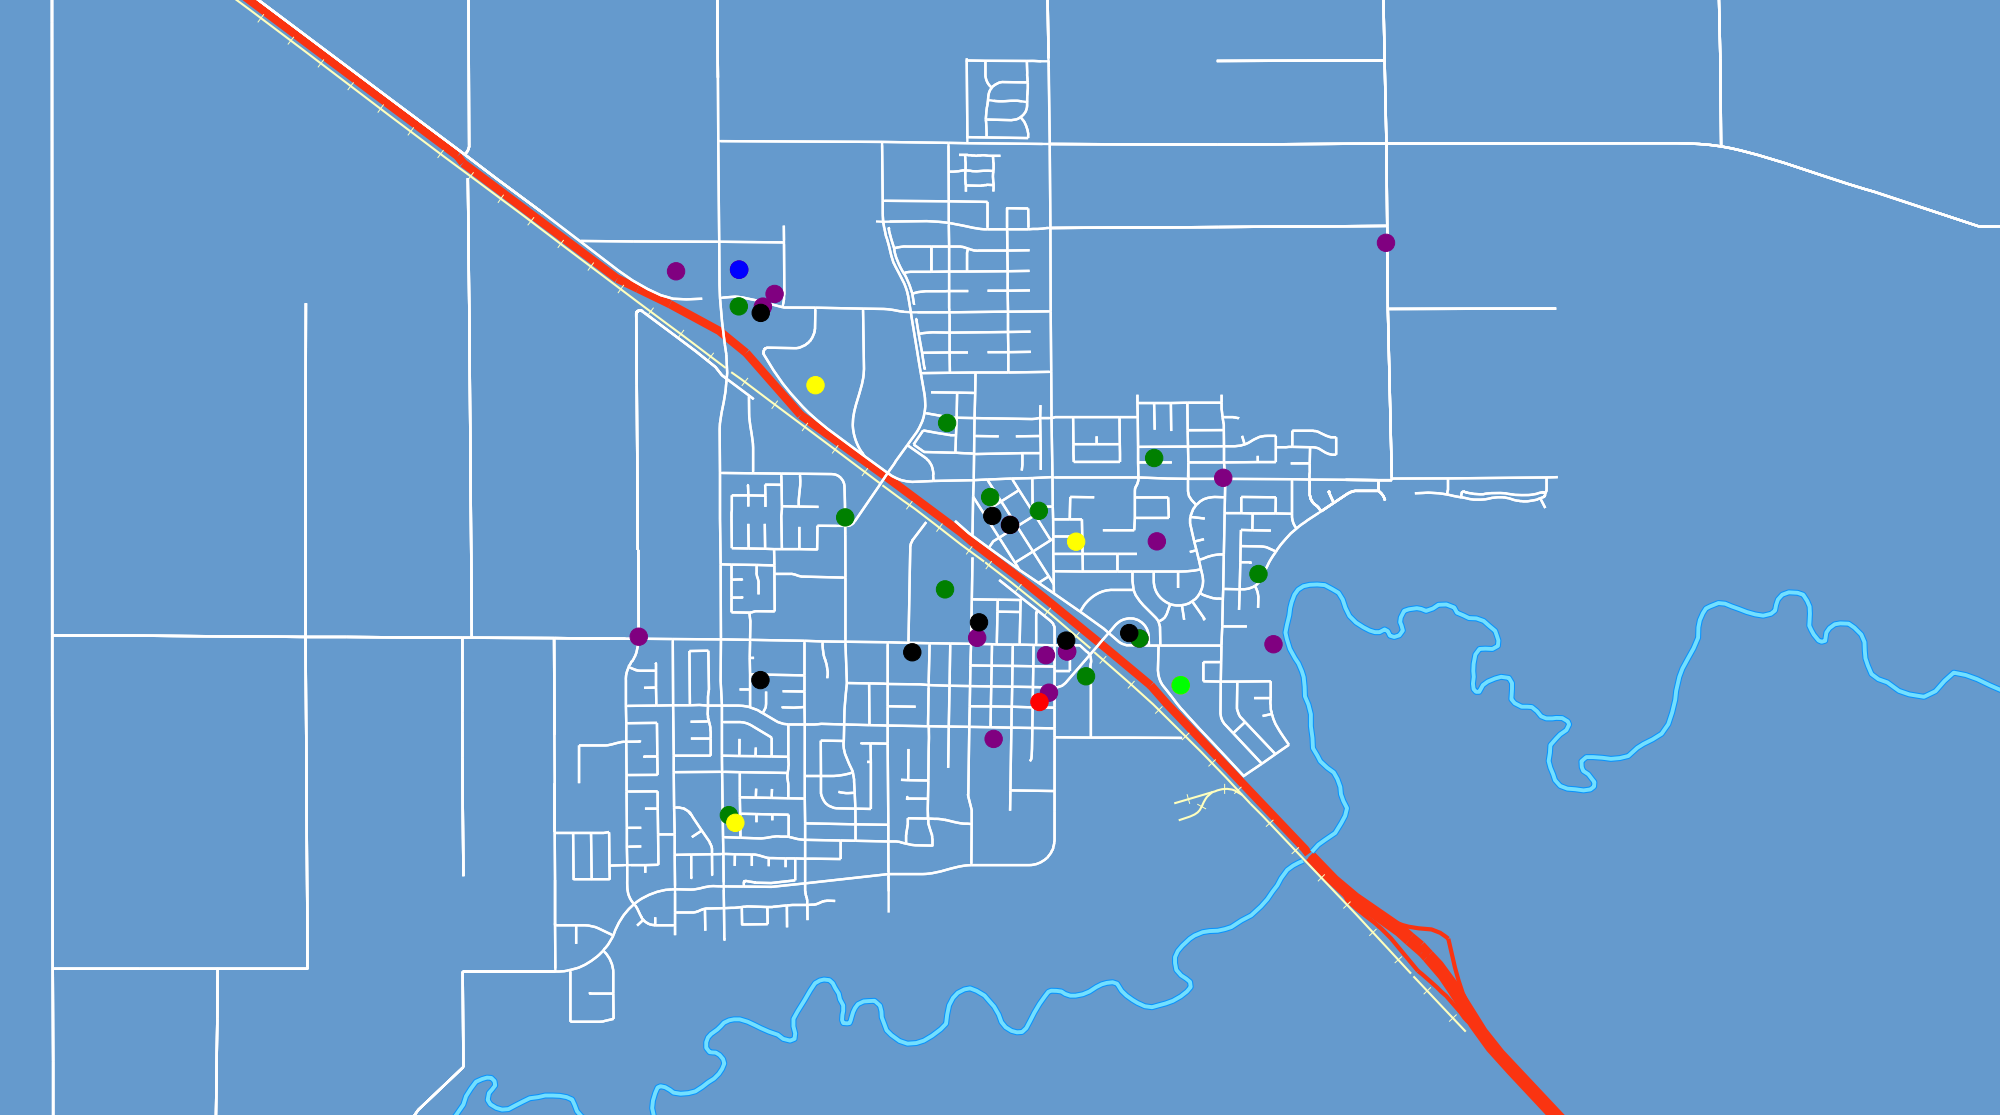

Ripon Police Department

RIMSMAP - March 2015 - All Crimes

Legend			
● Stolen Vehicles	● Drug Activity	● Petty & Grand Thefts	● Vandalisms
	● Vehicle Burglaries	● Robberies	● Domestic Violence